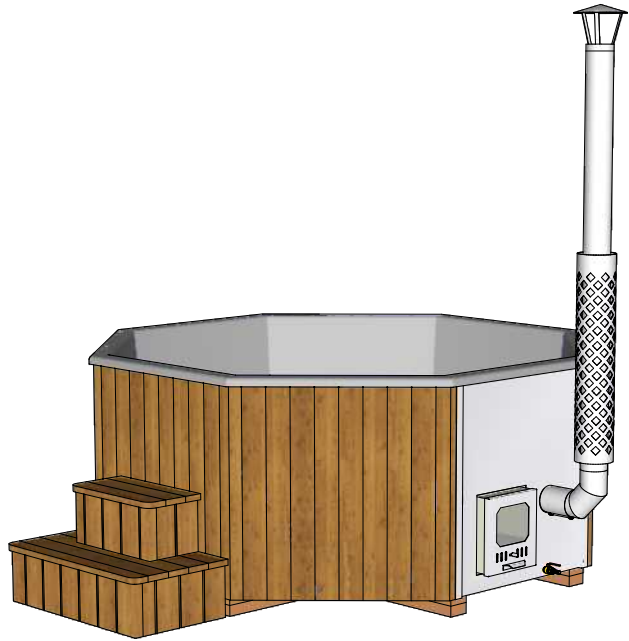

MulliXKing (integrated heater)
Volume 2400 L

Serial nr

Serial nr

(LxBxH) 120x240x260cm

Gross weight 390 kg
 Net weight 300 kg