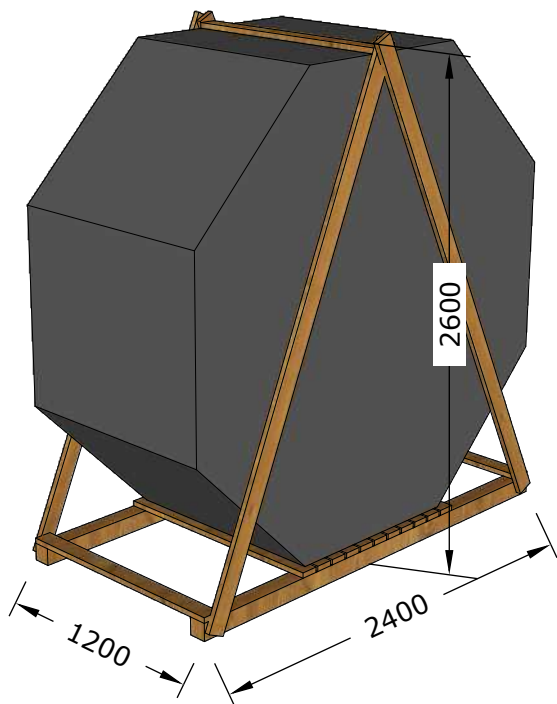

MulliXKing (integrated heater)
Volume 2400 L

Serial nr

Serial nr

(LxBxH) 120x240x260cm

Gross weight 390 kg
 Net weight 300 kg