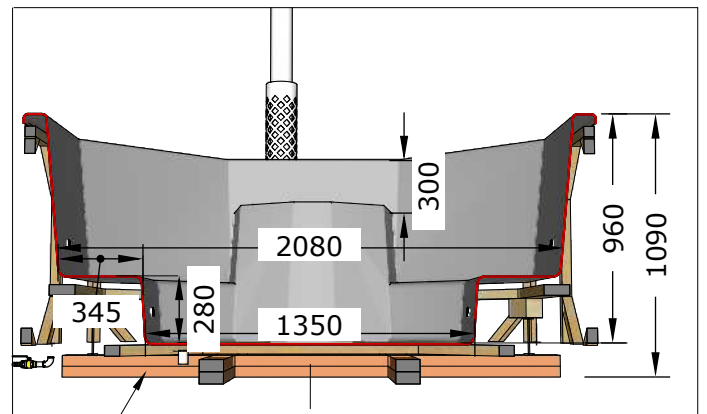

MulliXKing (integrated heater)
Volume 2400 L

Serial nr

Serial nr

(LxBxH) 120x240x260cm

Gross weight 390 kg
 Net weight 300 kg