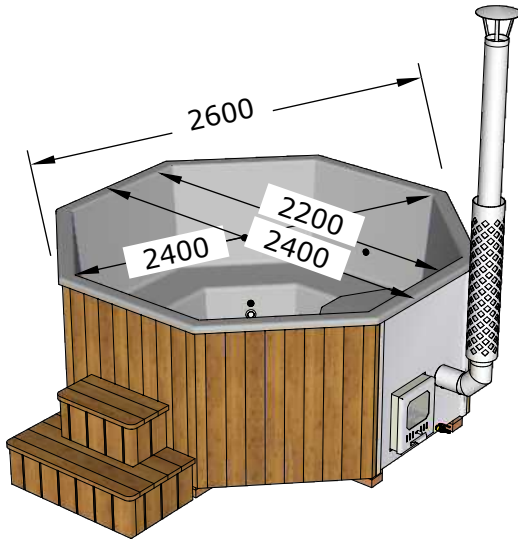

MulliXKing (integrated heater)
Volume 2400 L

Serial nr

Serial nr

(LxBxH) 120x240x260cm

Gross weight 390 kg
 Net weight 300 kg