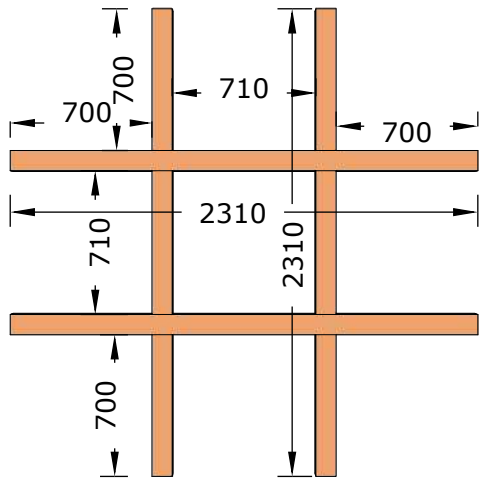

MulliXKing (integrated heater)
Volume 2400 L

Serial nr

Serial nr

(LxBxH) 120x240x260cm

Gross weight 390 kg
 Net weight 300 kg